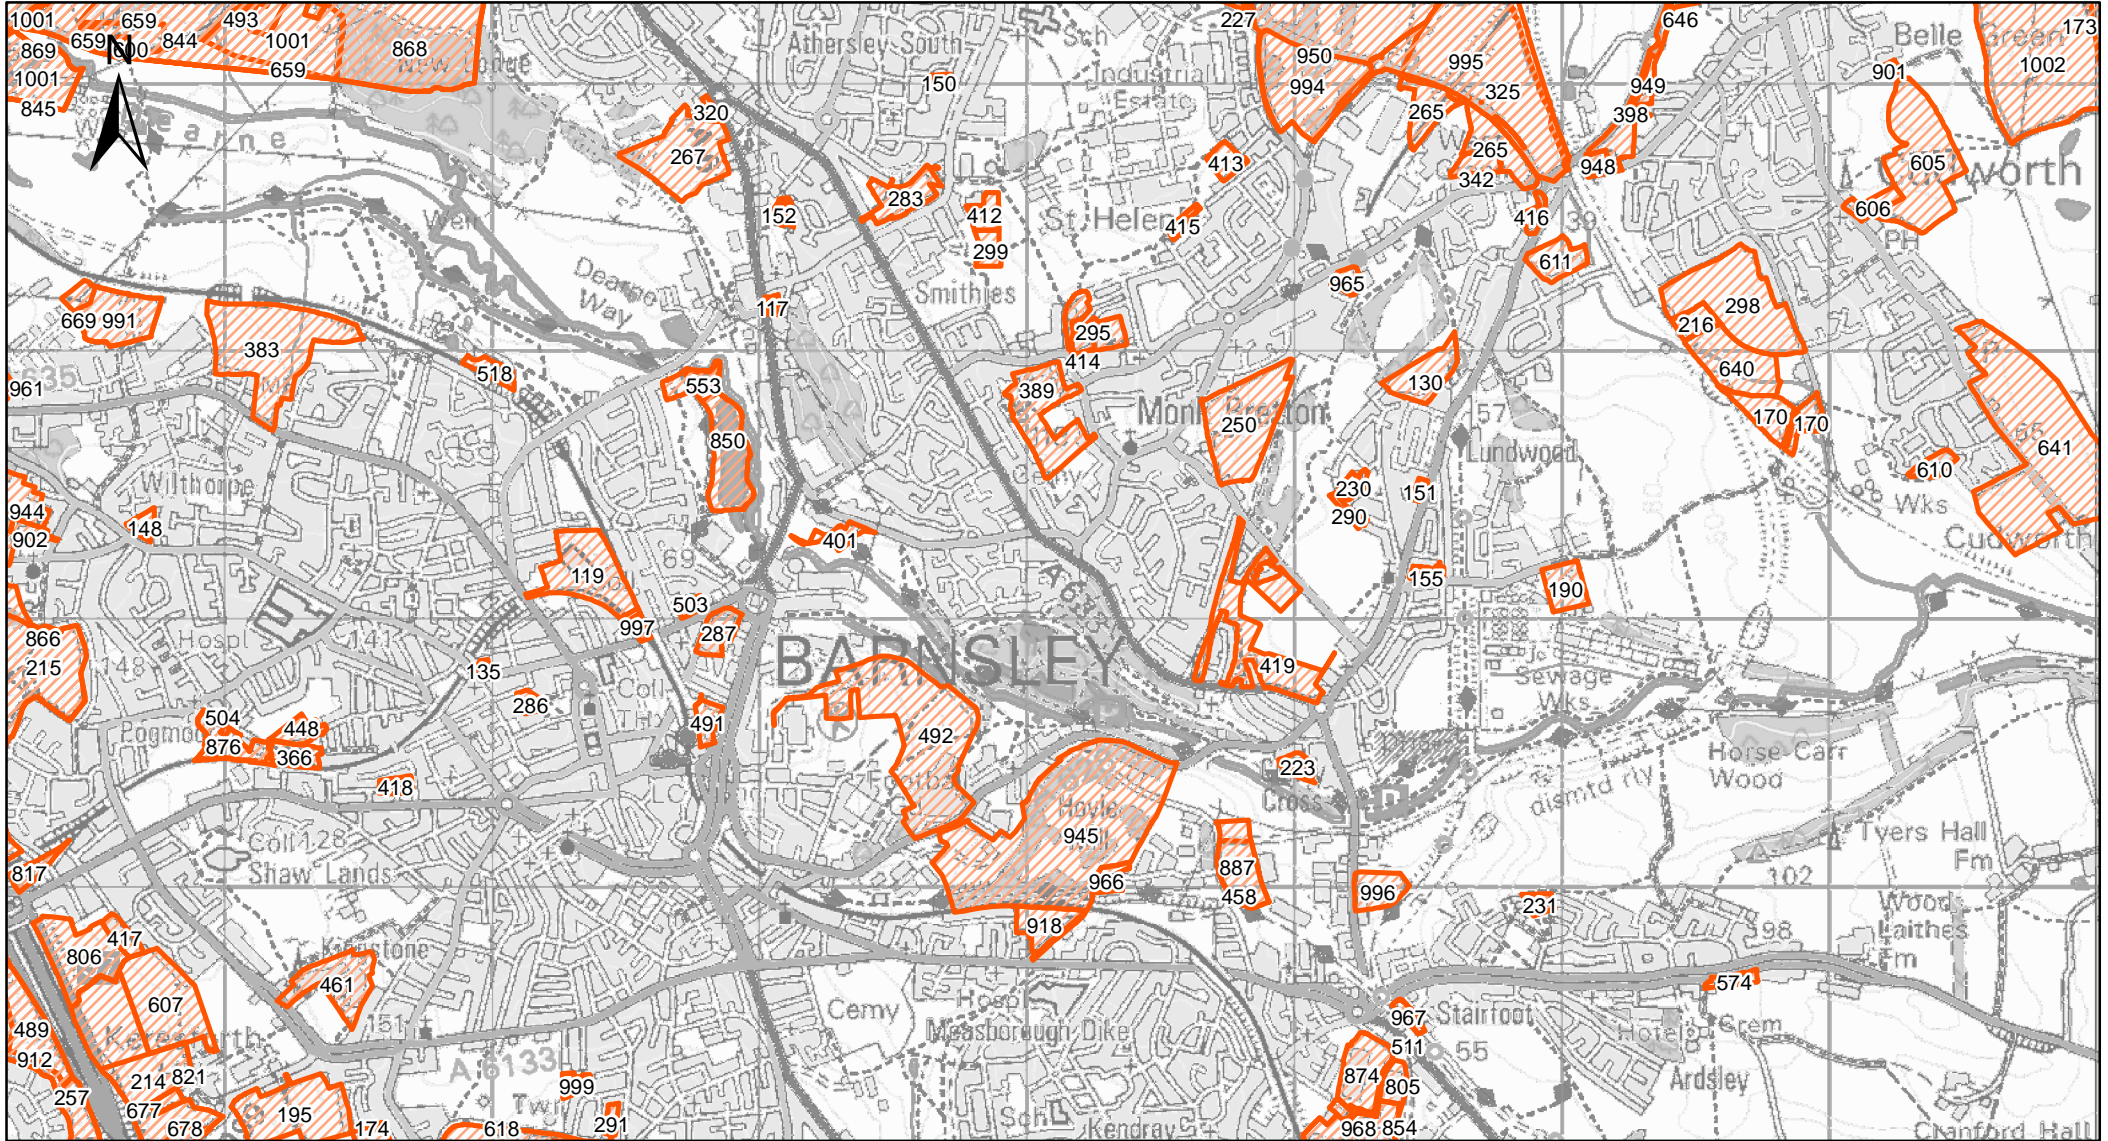

 Previously Submitted SHELAA Sites

Thurgoland

Legend

 Previously Submitted SHELAA Sites

Thurnscoe

Legend

 Previously Submitted SHELAA Sites

400 200 0 400 Meters

Urban Barnsley

Legend

 Previously Submitted SHELAA Sites

Wombwell

Legend

 Previously Submitted SHELAA Sites

Worsbrough

Legend