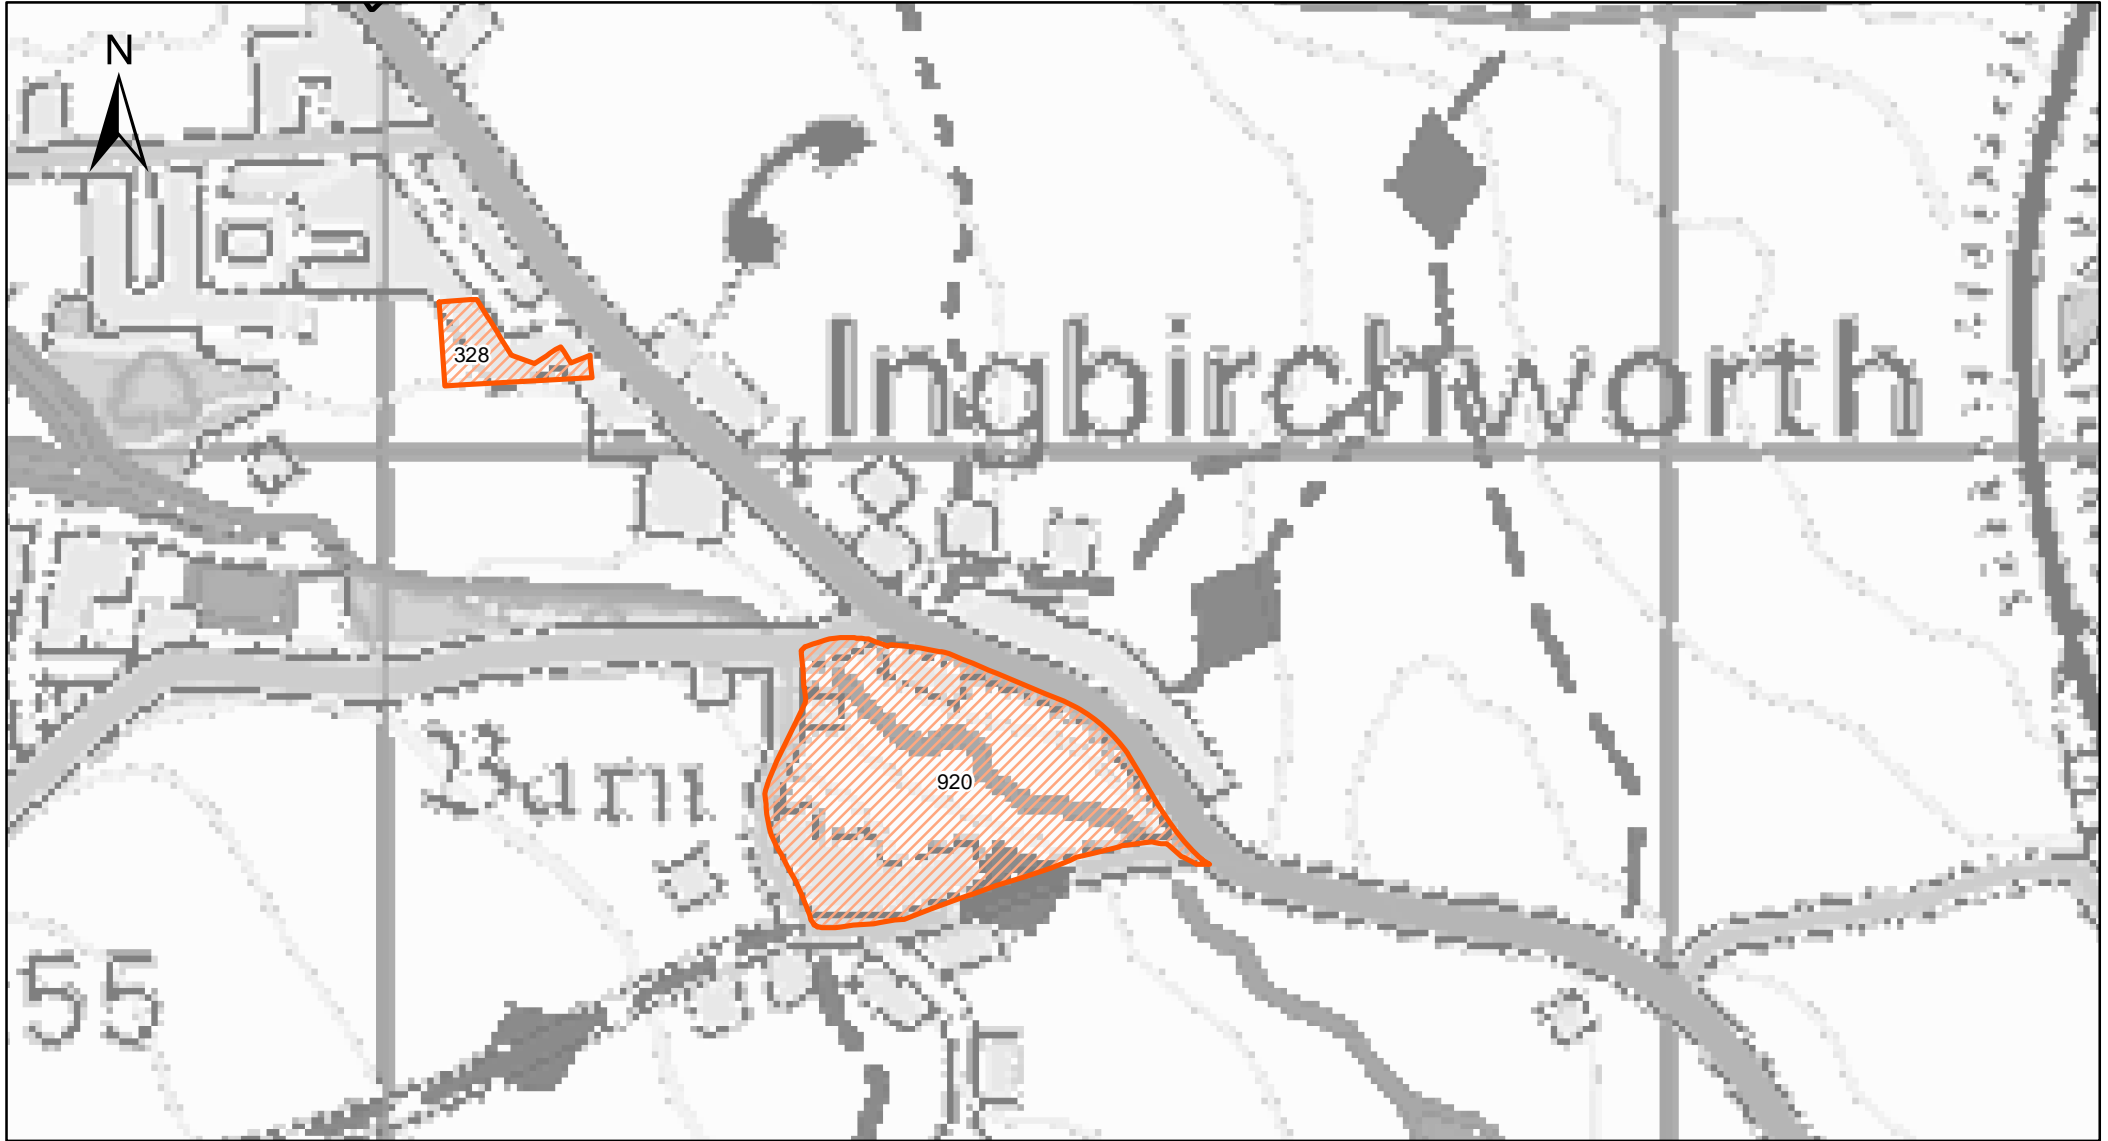

Hoylandswaine

Legend

 Previously Submitted SHELAA Sites

Ingbirchworth

Legend

 Previously Submitted SHELAA Sites

250 125 0 250 Meters

Midhopestones

250 125 0 250 Meters

Legend

 Previously Submitted SHELAA Sites

Oughtibridge

Legend

 Previously Submitted SHELAA Sites

Royston

Legend

 Previously Submitted SHELAA Sites

Thurgoland

Legend

 Previously Submitted SHELAA Sites

Thurnscoe

Legend

 Previously Submitted SHELAA Sites

400 200 0 400 Meters