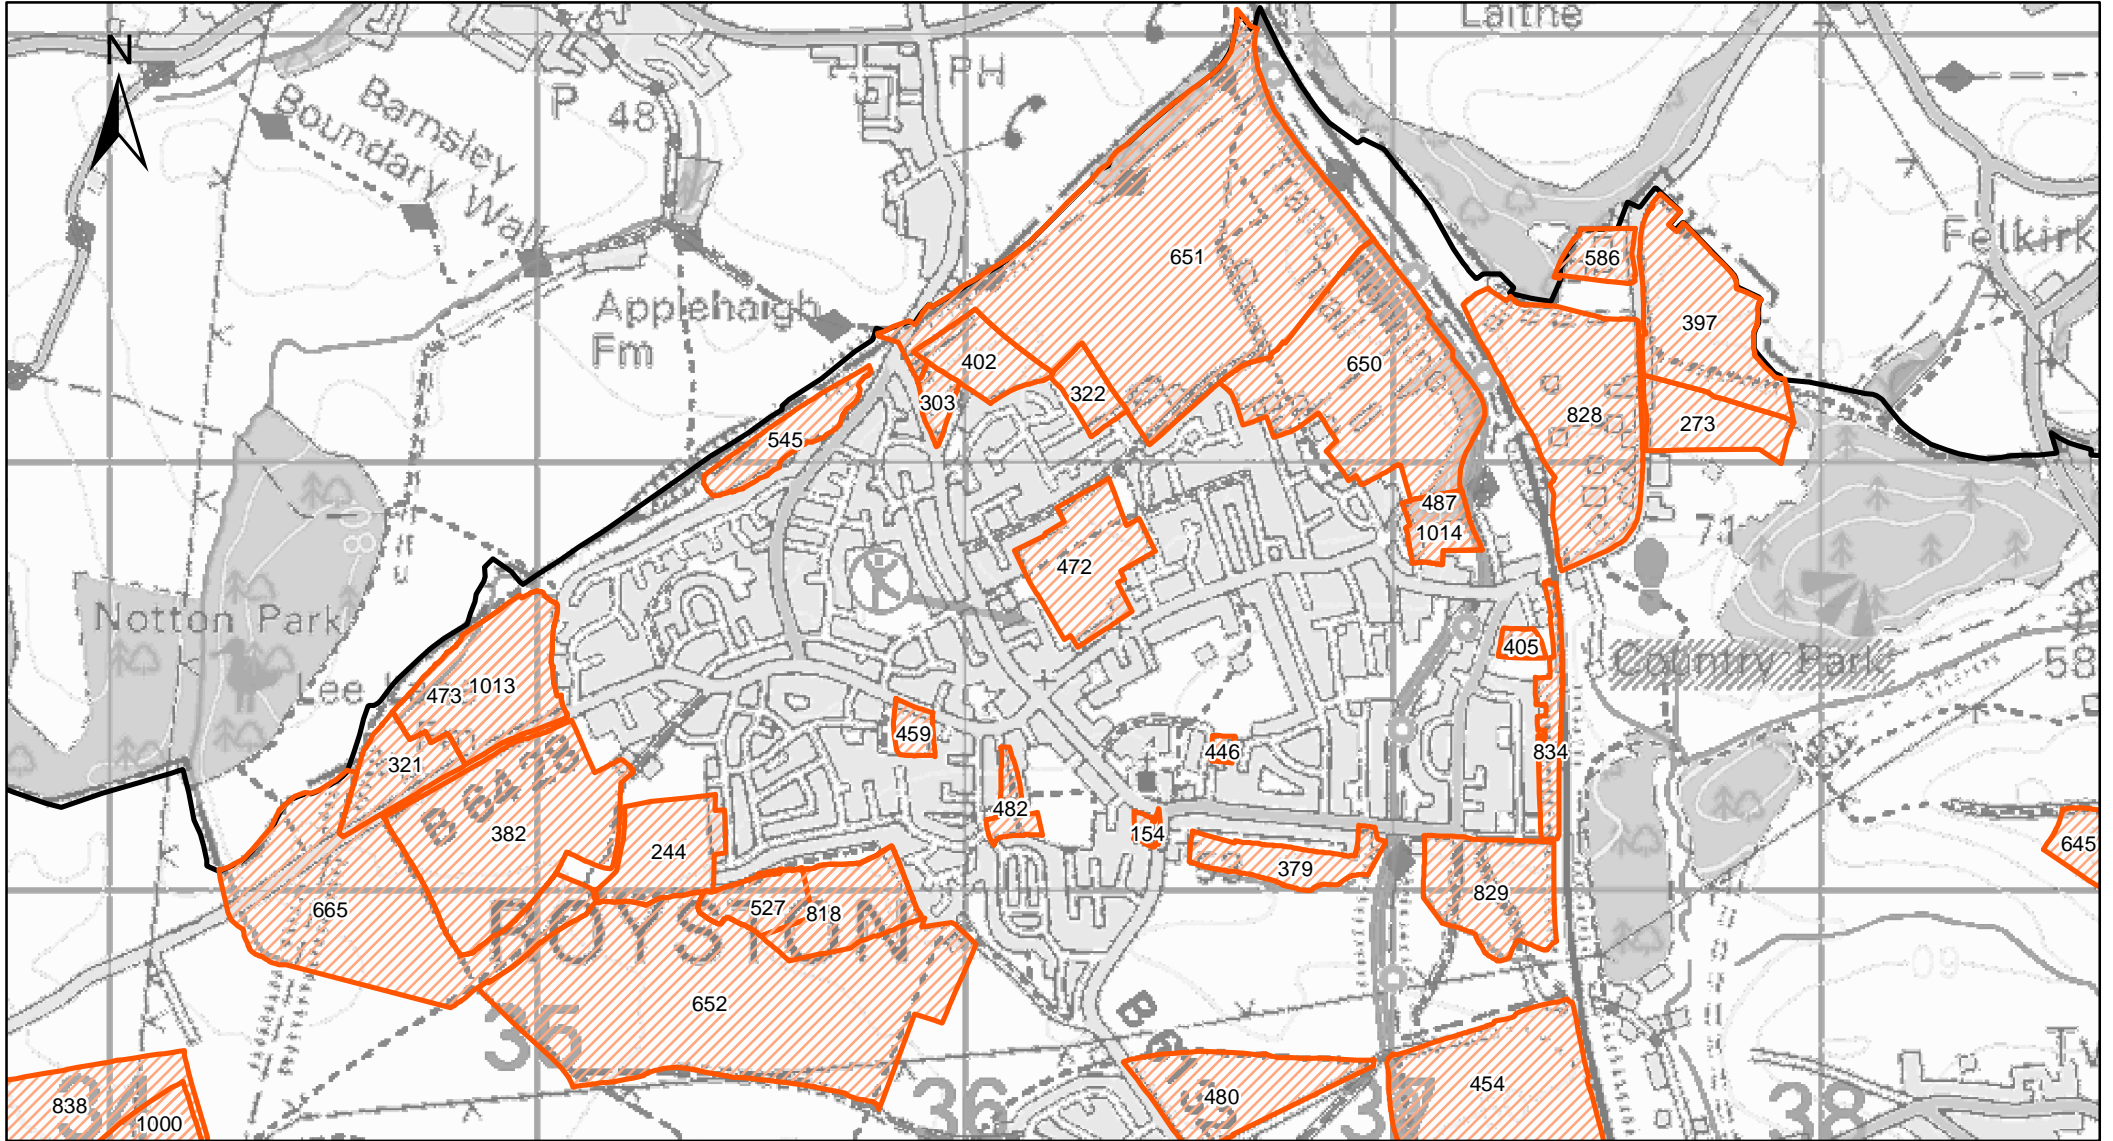

Hoylandswaine

Legend

 Previously Submitted SHELAA Sites

Ingbirchworth

Legend

 Previously Submitted SHELAA Sites

250 125 0 250 Meters

Midhopestones

250 125 0 250 Meters

Legend

 Previously Submitted SHELAA Sites

Oughtibridge

Legend

 Previously Submitted SHELAA Sites

Royston

Legend

 Previously Submitted SHELAA Sites

Thurgoland

Legend

 Previously Submitted SHELAA Sites

Thurnscoe

Legend

 Previously Submitted SHELAA Sites

400 200 0 400 Meters

Urban Barnsley

Legend

 Previously Submitted SHELAA Sites

Wombwell

Legend

 Previously Submitted SHELAA Sites

Worsbrough

Legend