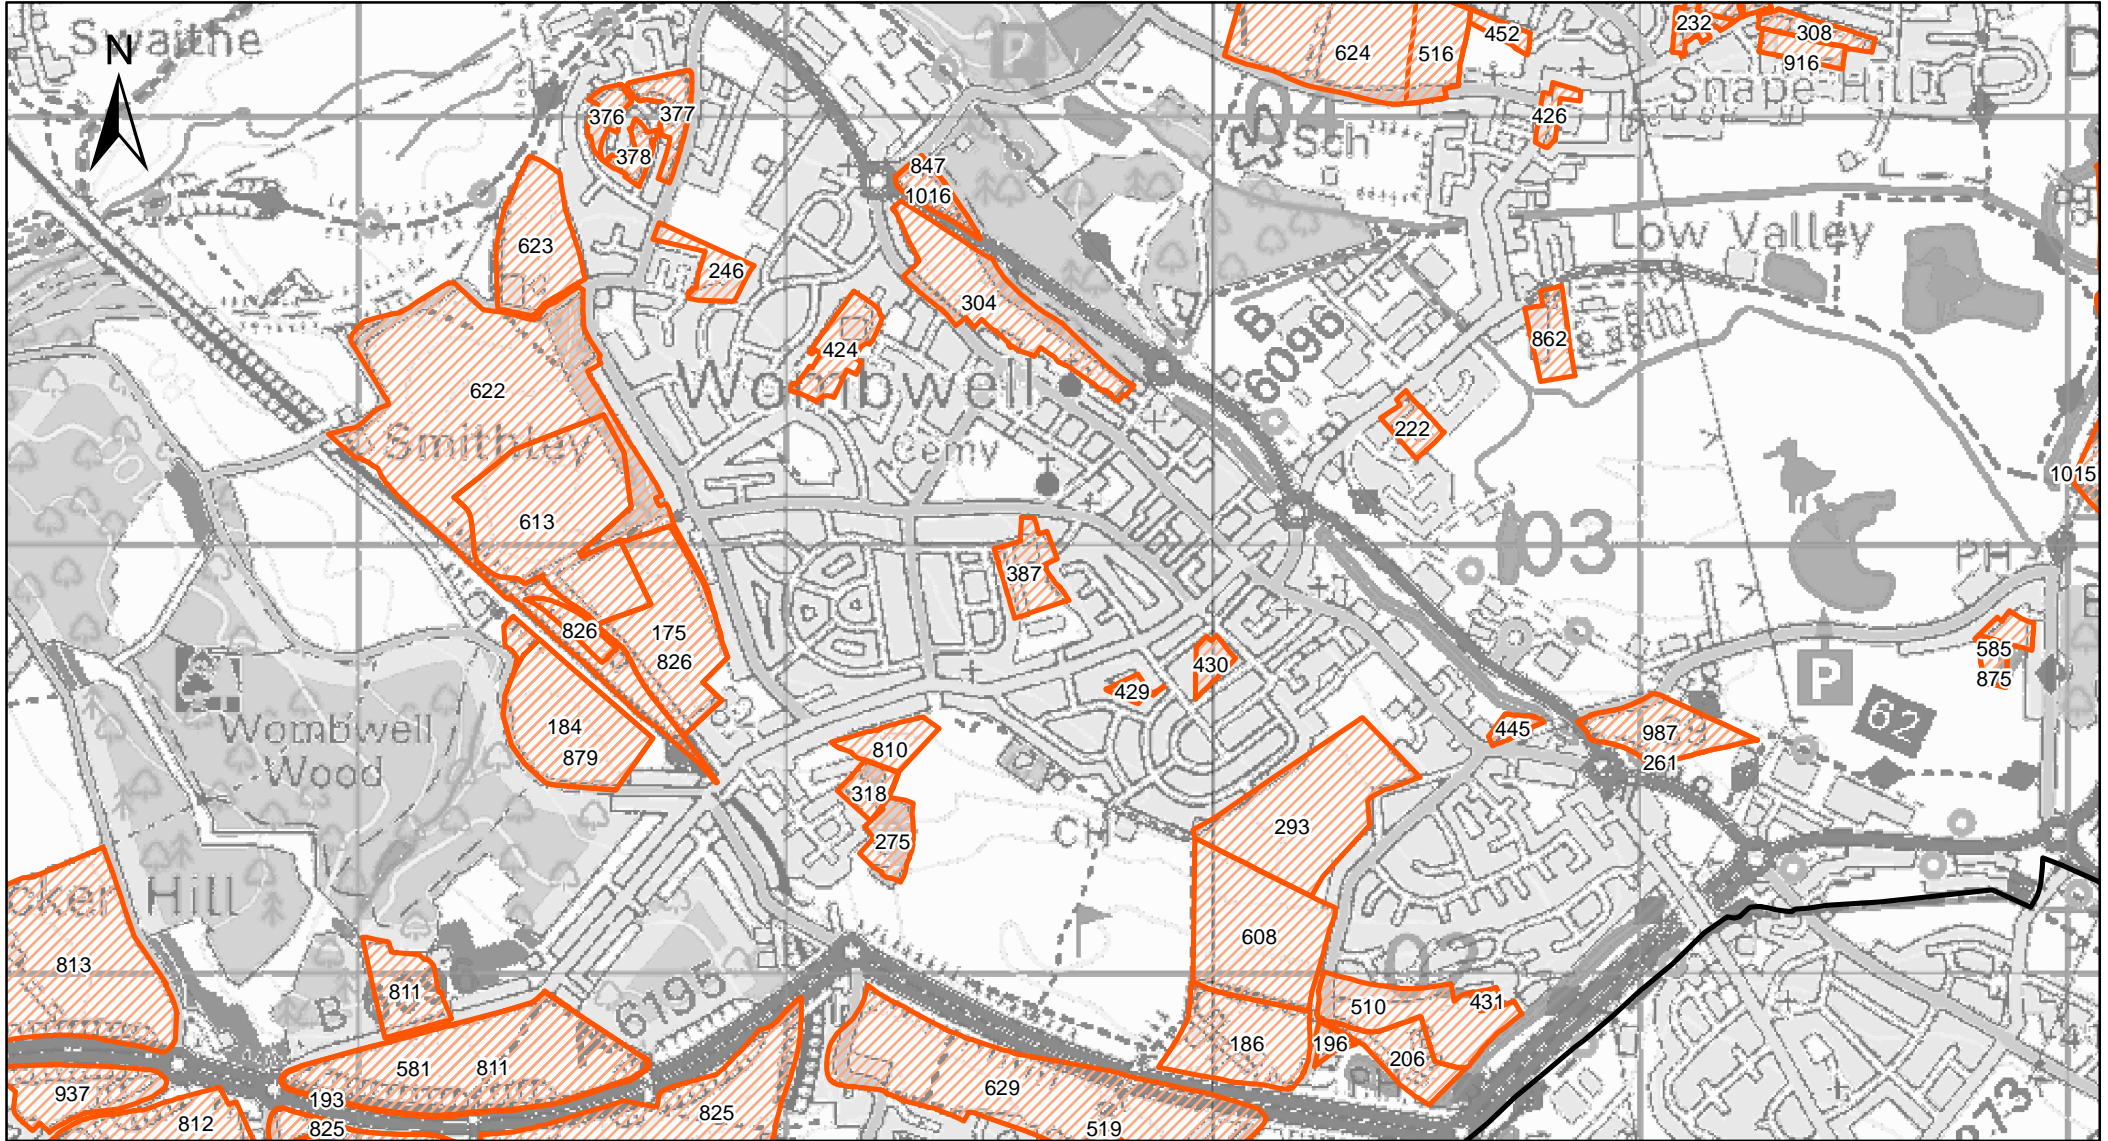

 Previously Submitted SHELAA Sites

Thurgoland

Legend

 Previously Submitted SHELAA Sites

Thurnscoe

Legend

 Previously Submitted SHELAA Sites

400 200 0 400 Meters

Urban Barnsley

Legend

 Previously Submitted SHELAA Sites

Wombwell

Legend

 Previously Submitted SHELAA Sites

Worsbrough

Legend