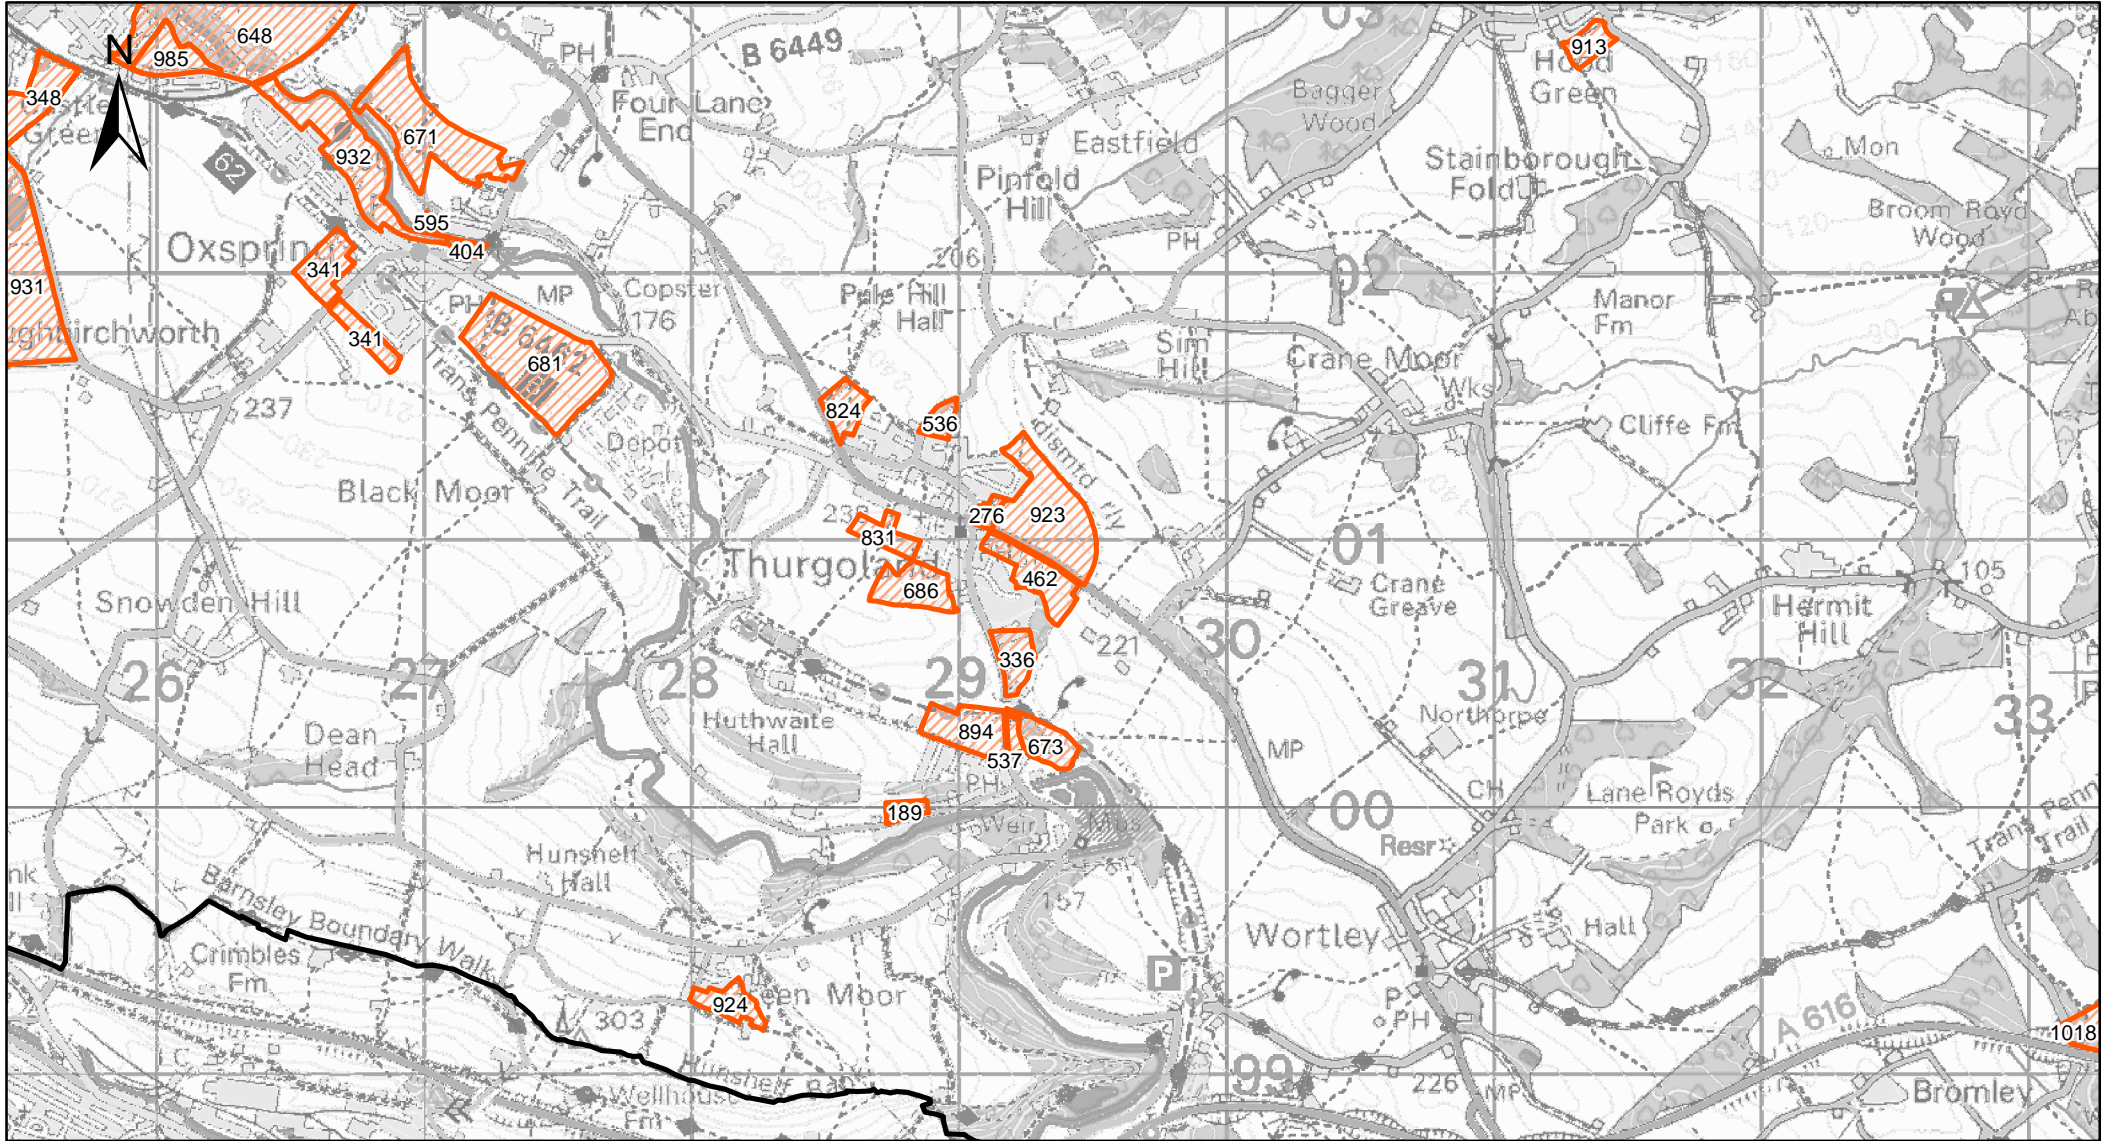

Hoylandswaine

Legend

 Previously Submitted SHELAA Sites

Ingbirchworth

Legend

 Previously Submitted SHELAA Sites

250 125 0 250 Meters

Midhopestones

250 125 0 250 Meters

Legend

 Previously Submitted SHELAA Sites

Oughtibridge

Legend

 Previously Submitted SHELAA Sites

Royston

Legend

 Previously Submitted SHELAA Sites

Thurgoland

Legend

 Previously Submitted SHELAA Sites

Thurnscoe

Legend

 Previously Submitted SHELAA Sites

400 200 0 400 Meters

Urban Barnsley

Legend

 Previously Submitted SHELAA Sites

Wombwell

Legend

 Previously Submitted SHELAA Sites

Worsbrough

Legend