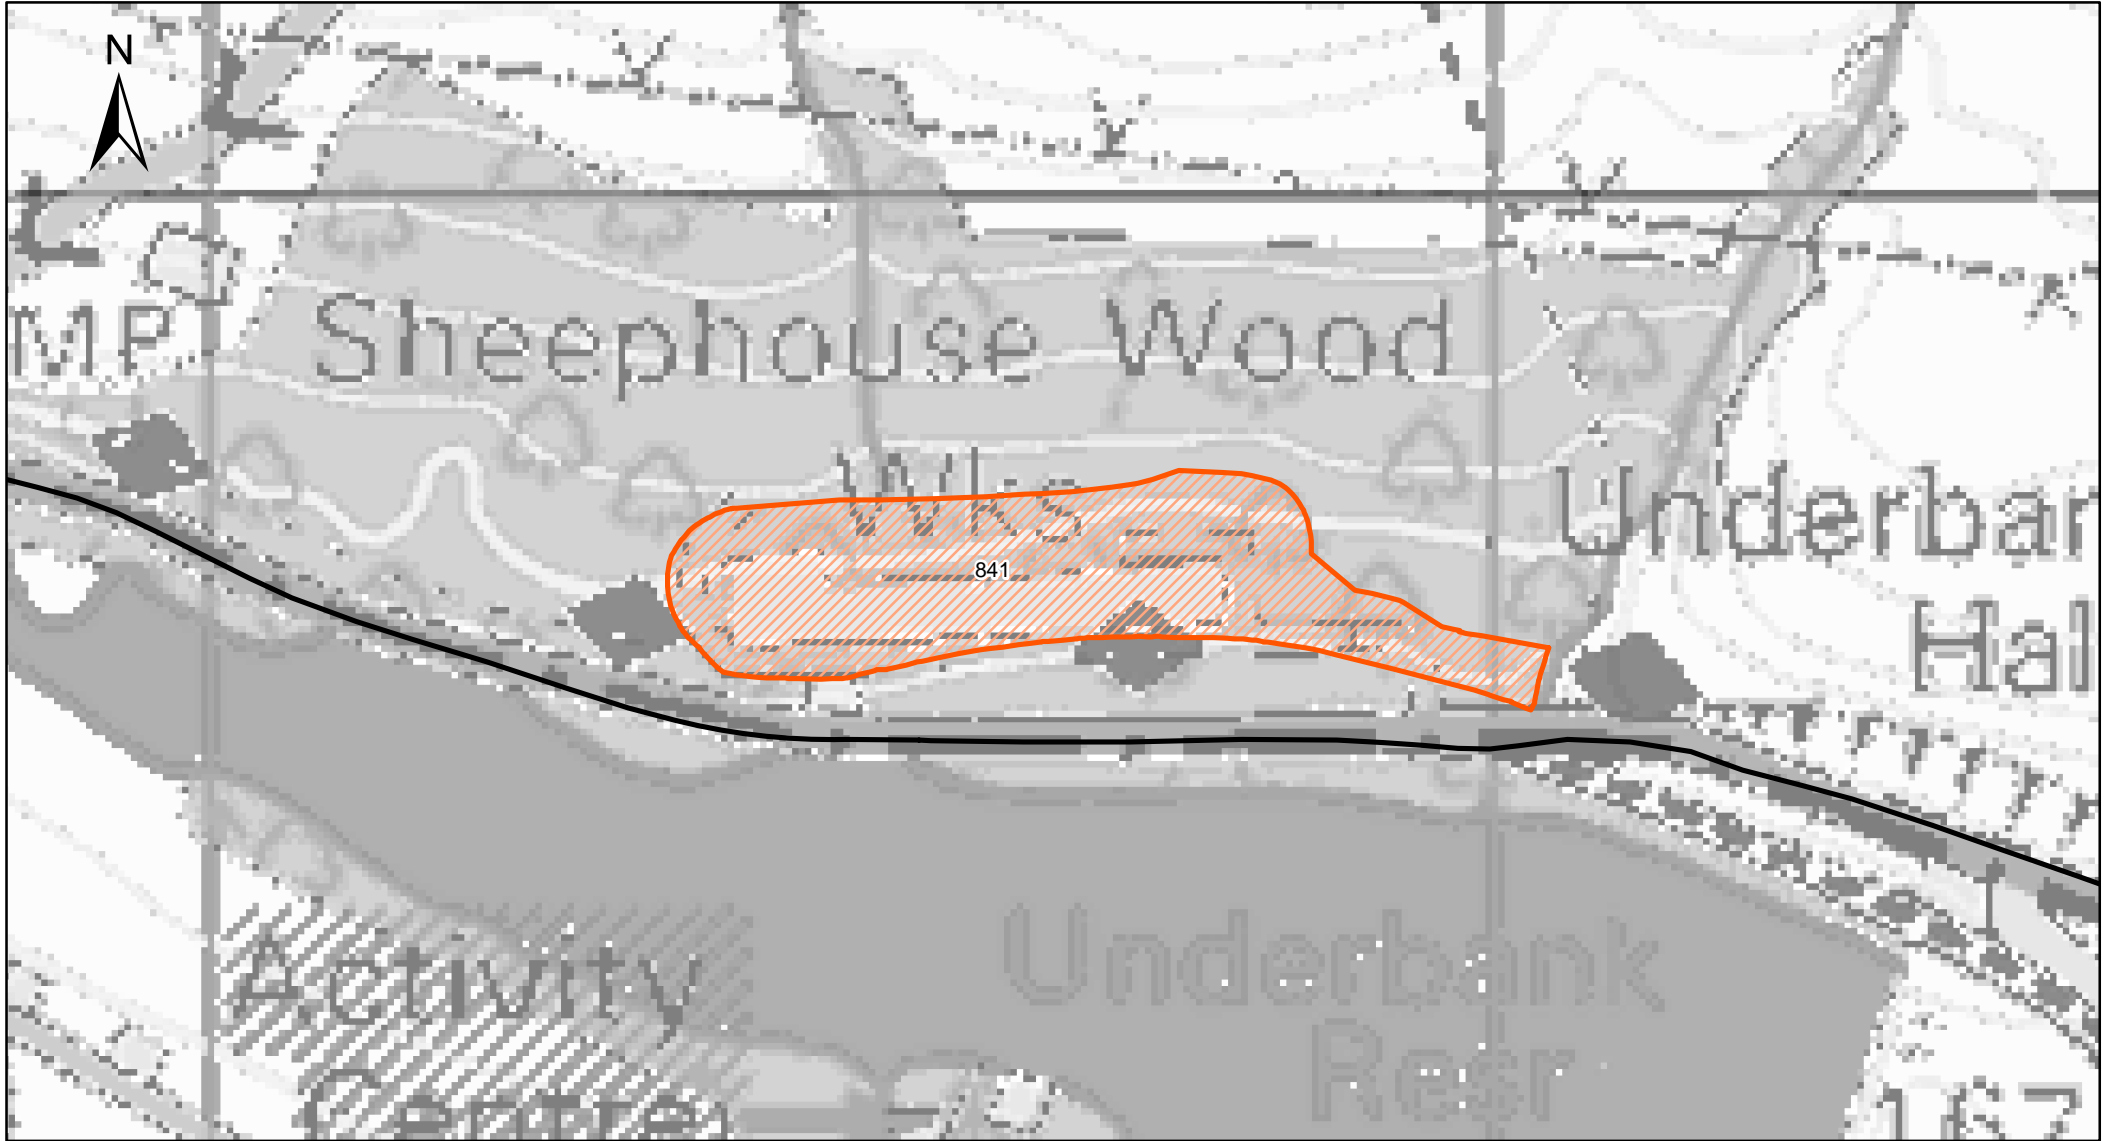

Hoylandswaine

Legend

 Previously Submitted SHELAA Sites

Ingbirchworth

Legend

 Previously Submitted SHELAA Sites

250 125 0 250 Meters

Midhopestones

250 125 0 250 Meters

Legend

 Previously Submitted SHELAA Sites

Oughtibridge

Legend

 Previously Submitted SHELAA Sites

Royston

Legend

 Previously Submitted SHELAA Sites

Thurgoland

Legend

 Previously Submitted SHELAA Sites

Thurnscoe

Legend

 Previously Submitted SHELAA Sites

400 200 0 400 Meters