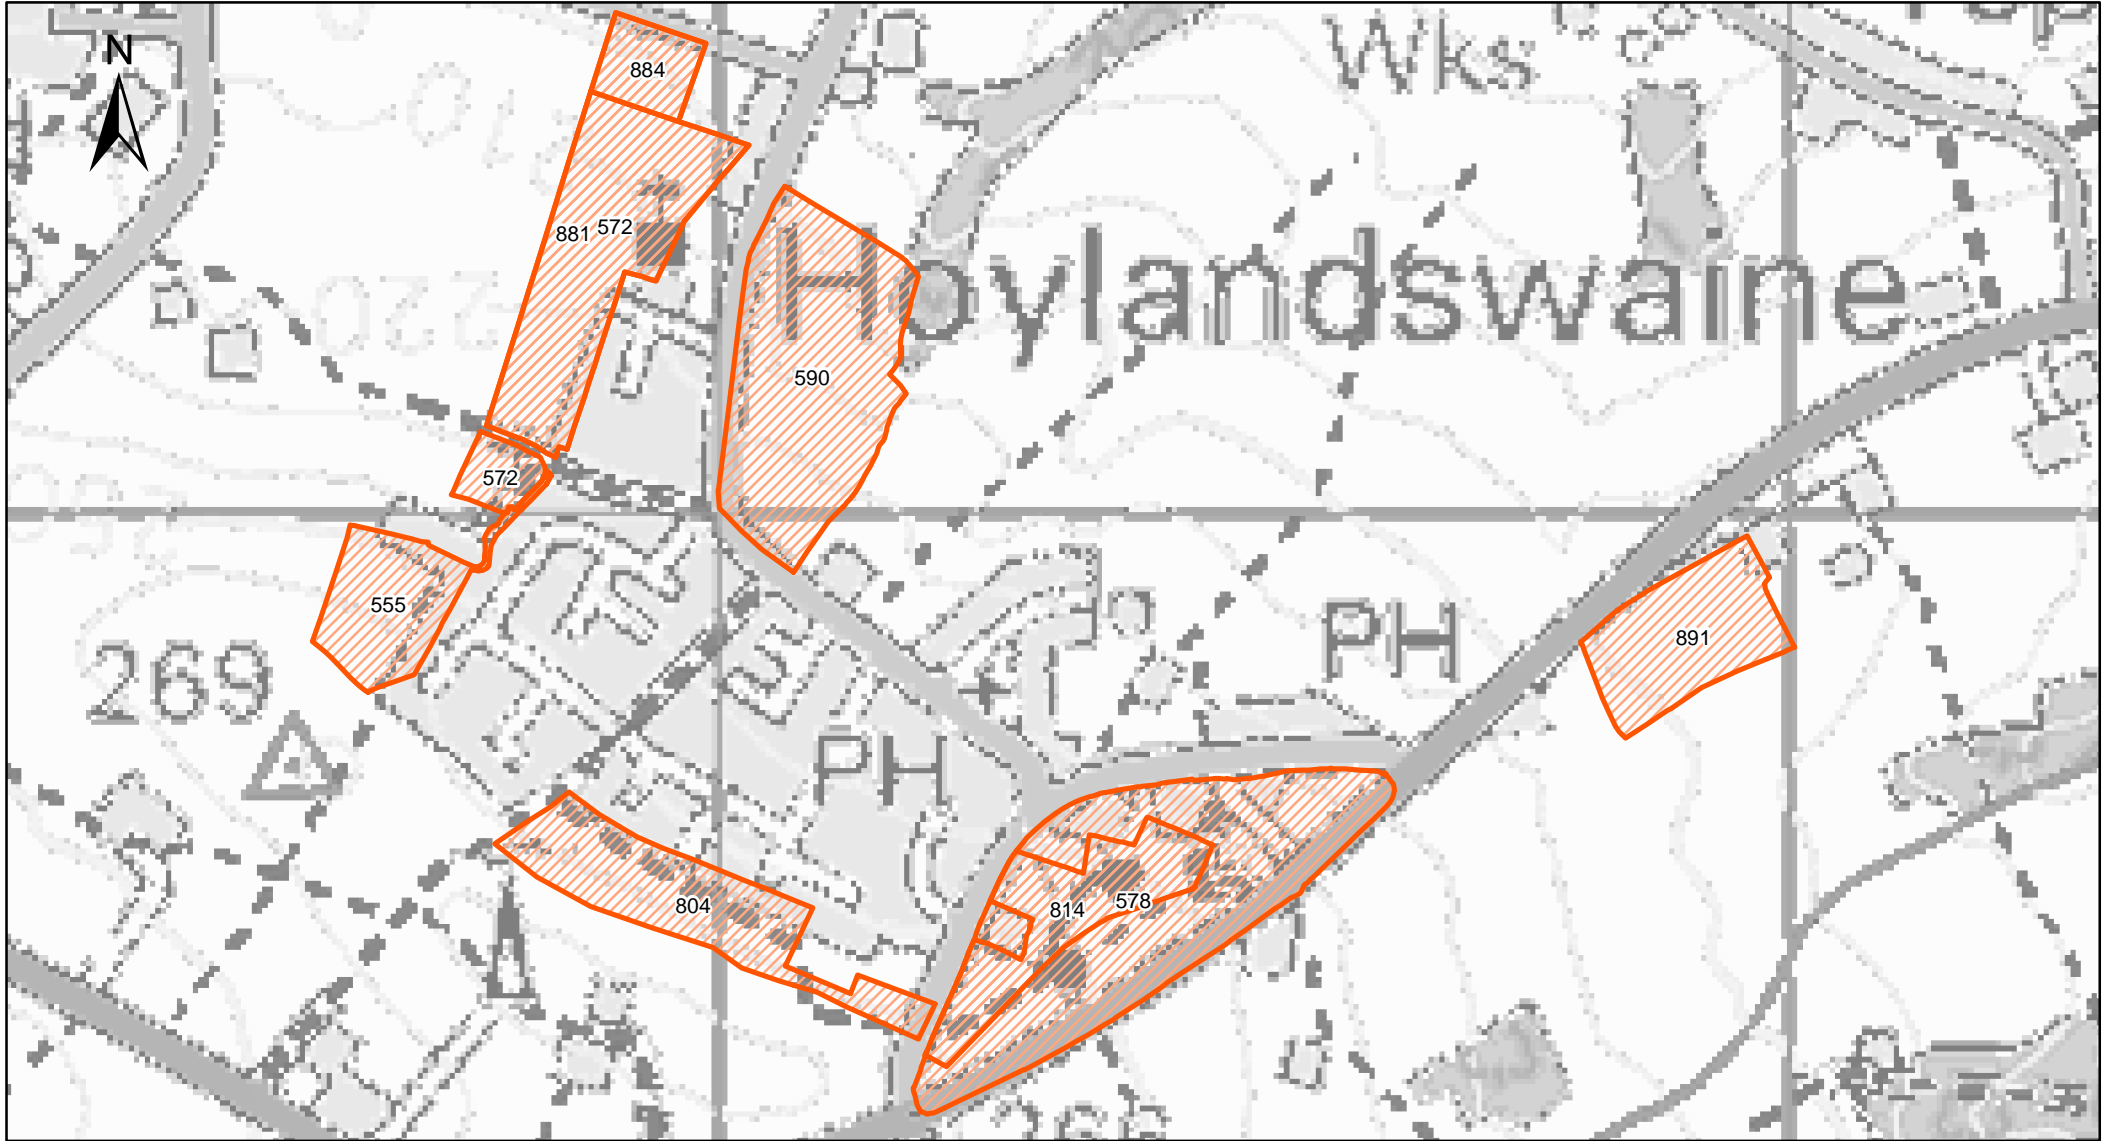

Hoylandswaine

Legend

 Previously Submitted SHELAA Sites

Ingbirchworth

Legend

 Previously Submitted SHELAA Sites

250 125 0 250 Meters

Midhopestones

250 125 0 250 Meters

Legend

 Previously Submitted SHELAA Sites

Oughtibridge

Legend

 Previously Submitted SHELAA Sites

Royston

Legend

 Previously Submitted SHELAA Sites

Thurgoland

Legend

 Previously Submitted SHELAA Sites

Thurnscoe

Legend

 Previously Submitted SHELAA Sites

400 200 0 400 Meters

Urban Barnsley

Legend

 Previously Submitted SHELAA Sites

Wombwell

Legend

 Previously Submitted SHELAA Sites

Worsbrough

Legend