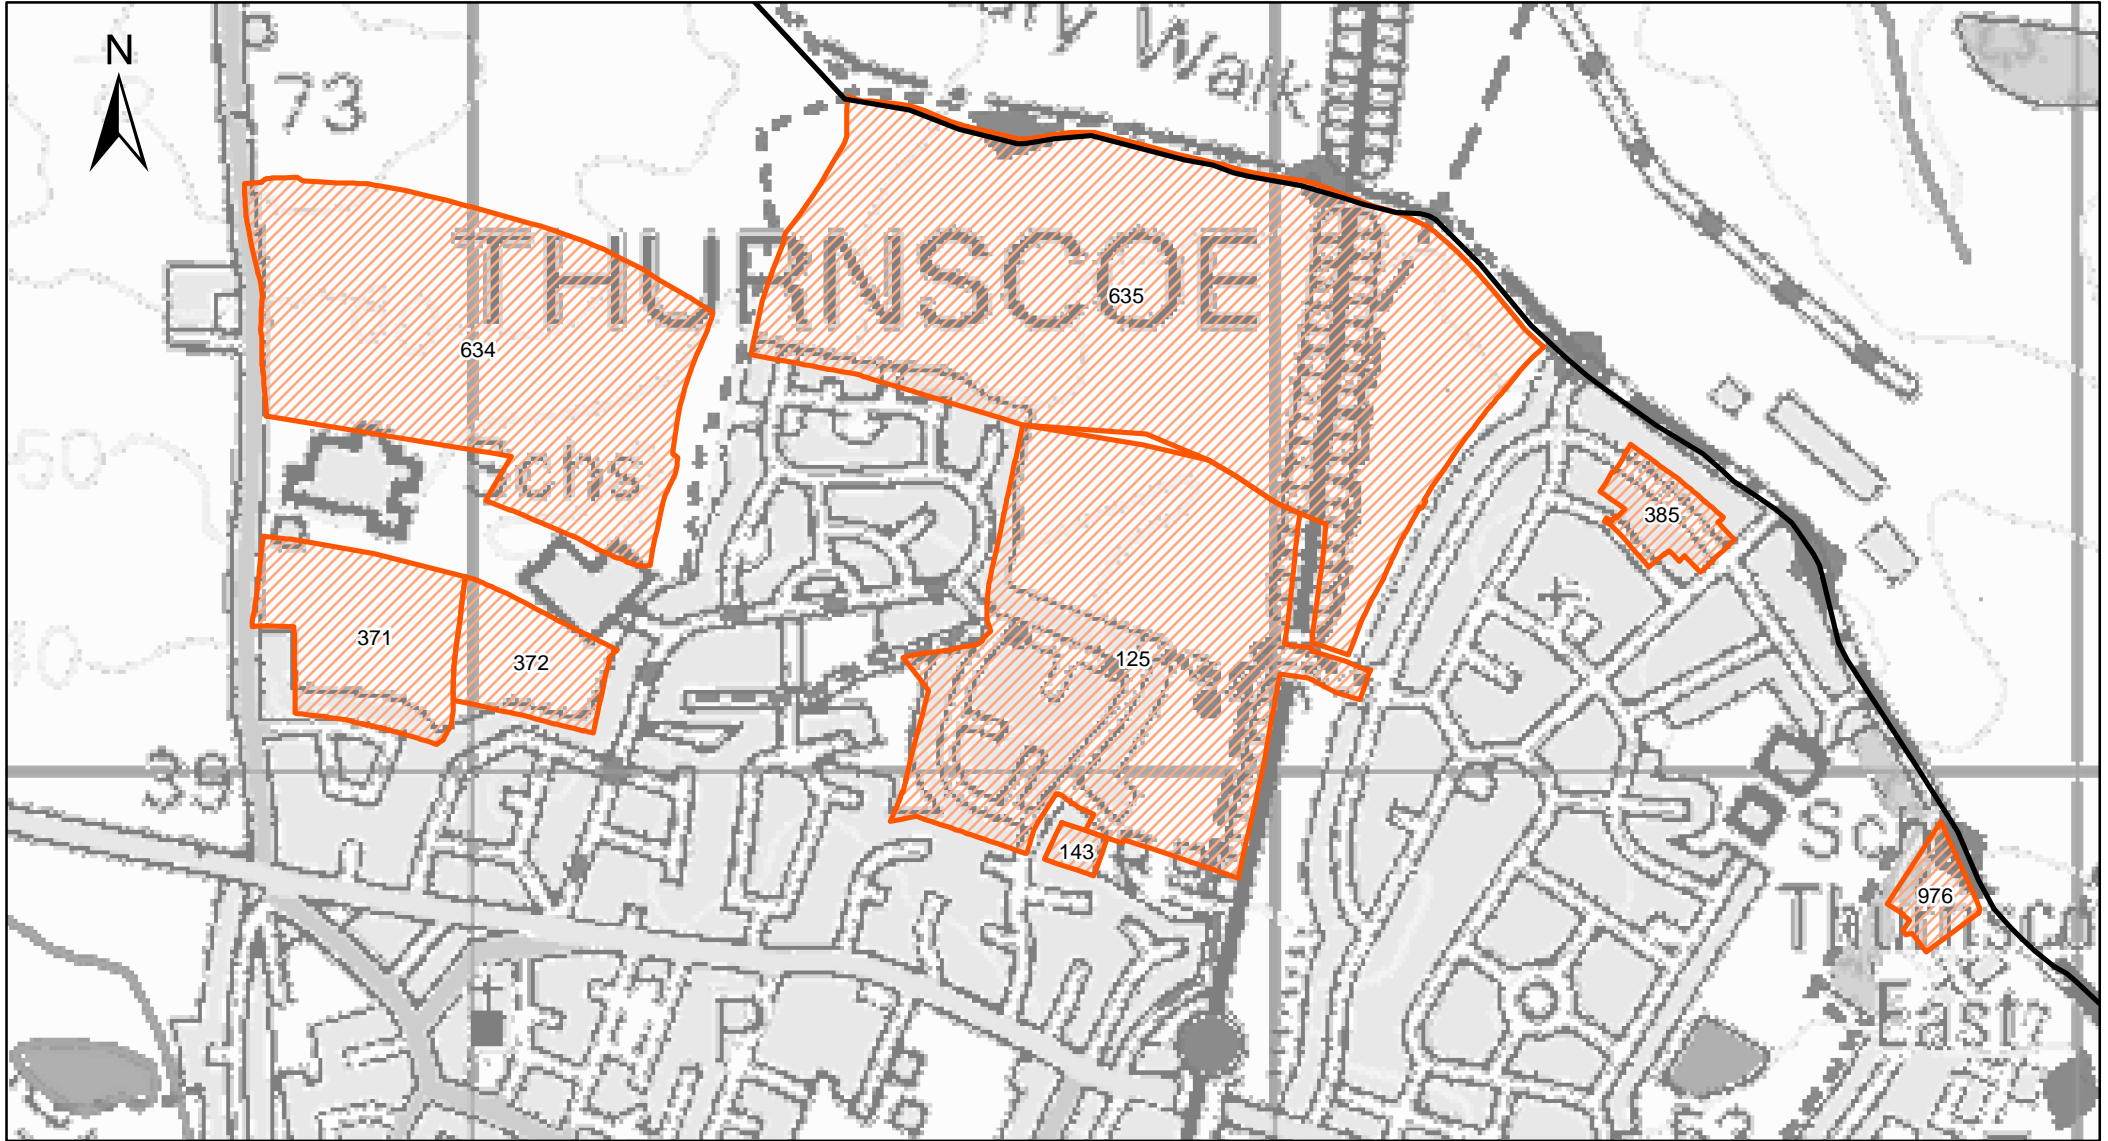

 Previously Submitted SHELAA Sites

Thurgoland

Legend

 Previously Submitted SHELAA Sites

Thurnscoe

Legend

 Previously Submitted SHELAA Sites

400 200 0 400 Meters