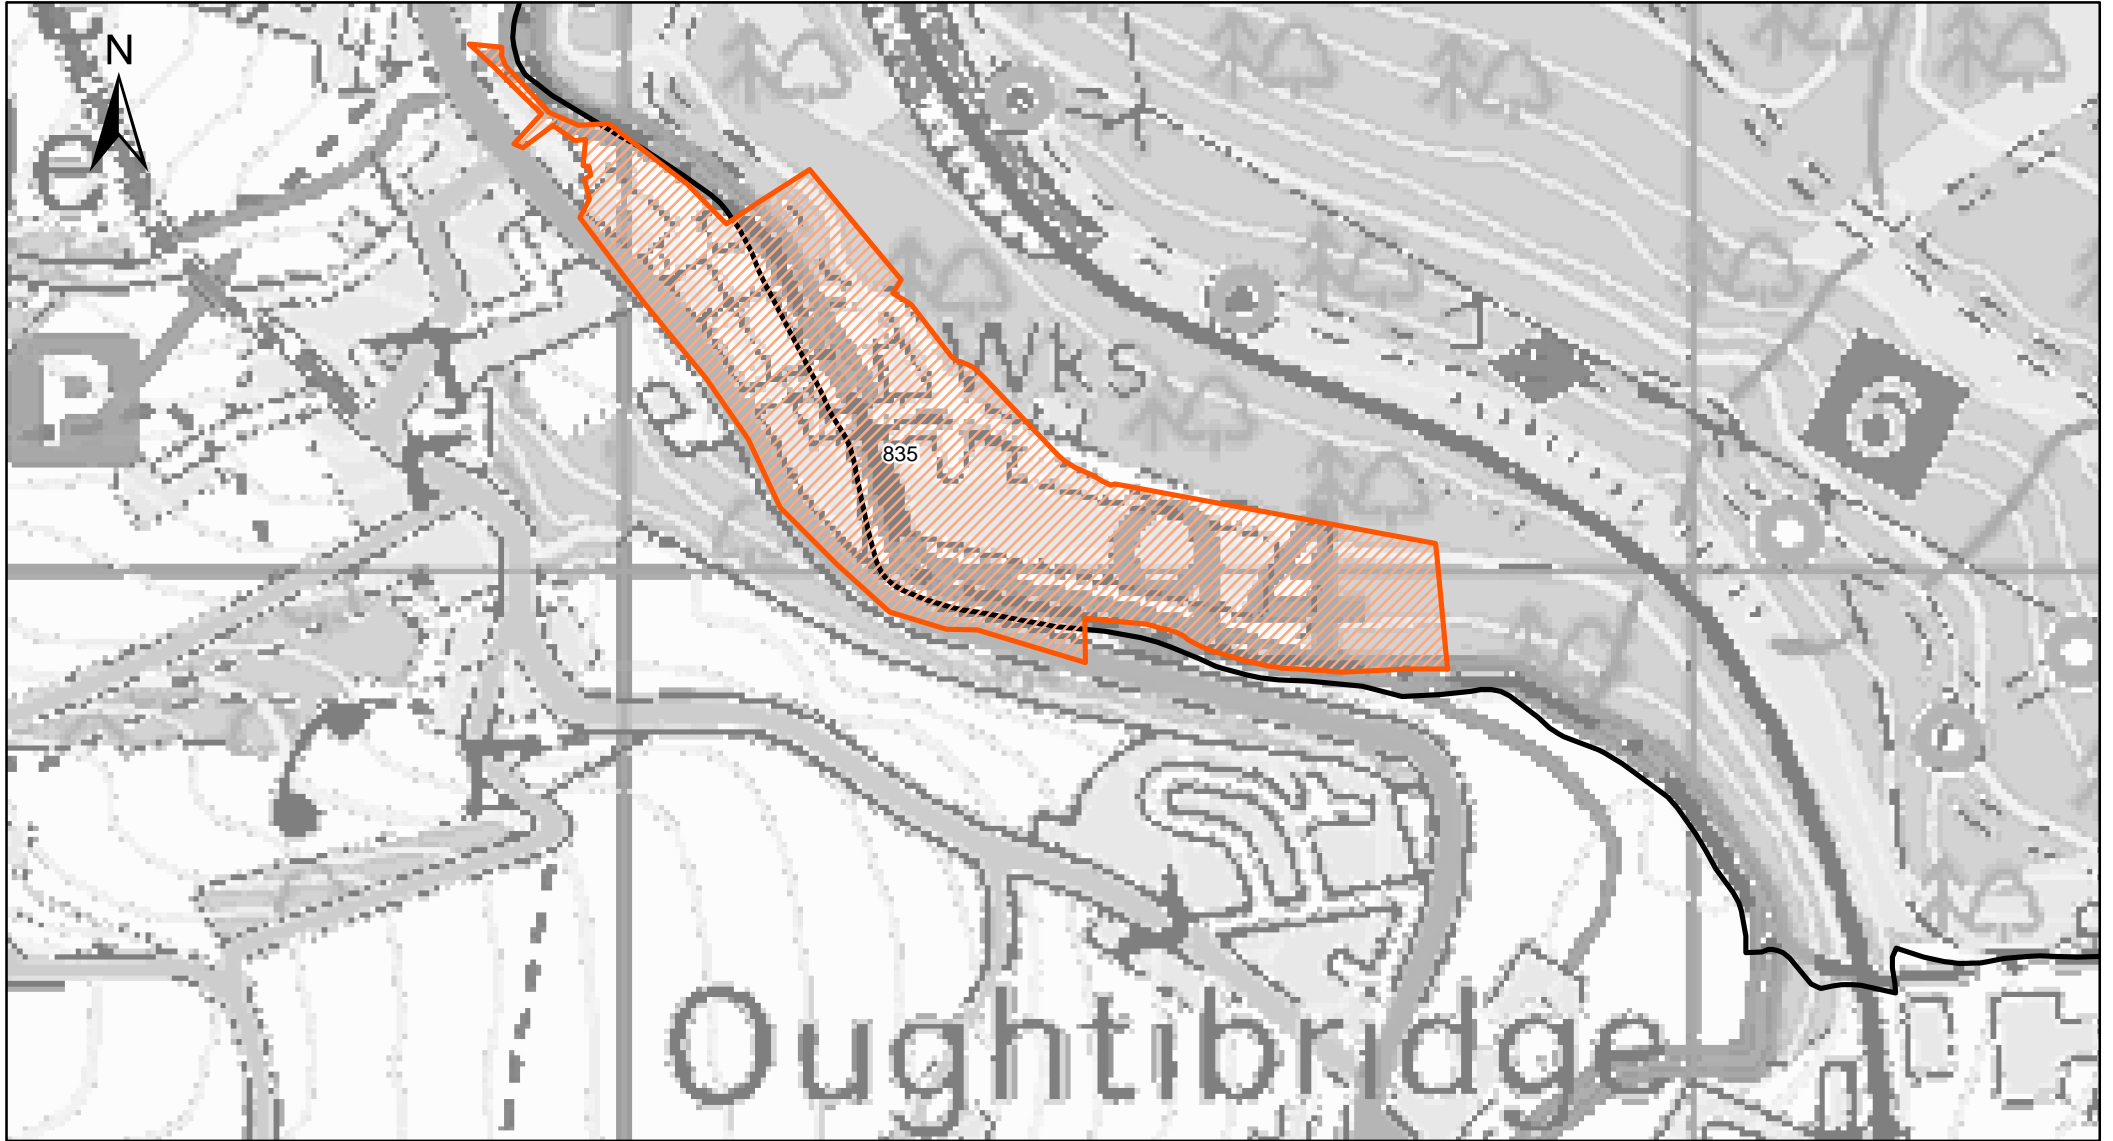

Hoylandswaine

Legend

 Previously Submitted SHELAA Sites

Ingbirchworth

Legend

 Previously Submitted SHELAA Sites

250 125 0 250 Meters

Midhopestones

250 125 0 250 Meters

Legend

 Previously Submitted SHELAA Sites

Oughtibridge

Legend

 Previously Submitted SHELAA Sites

Royston

Legend

 Previously Submitted SHELAA Sites

Thurgoland

Legend

 Previously Submitted SHELAA Sites

Thurnscoe

Legend

 Previously Submitted SHELAA Sites

400 200 0 400 Meters