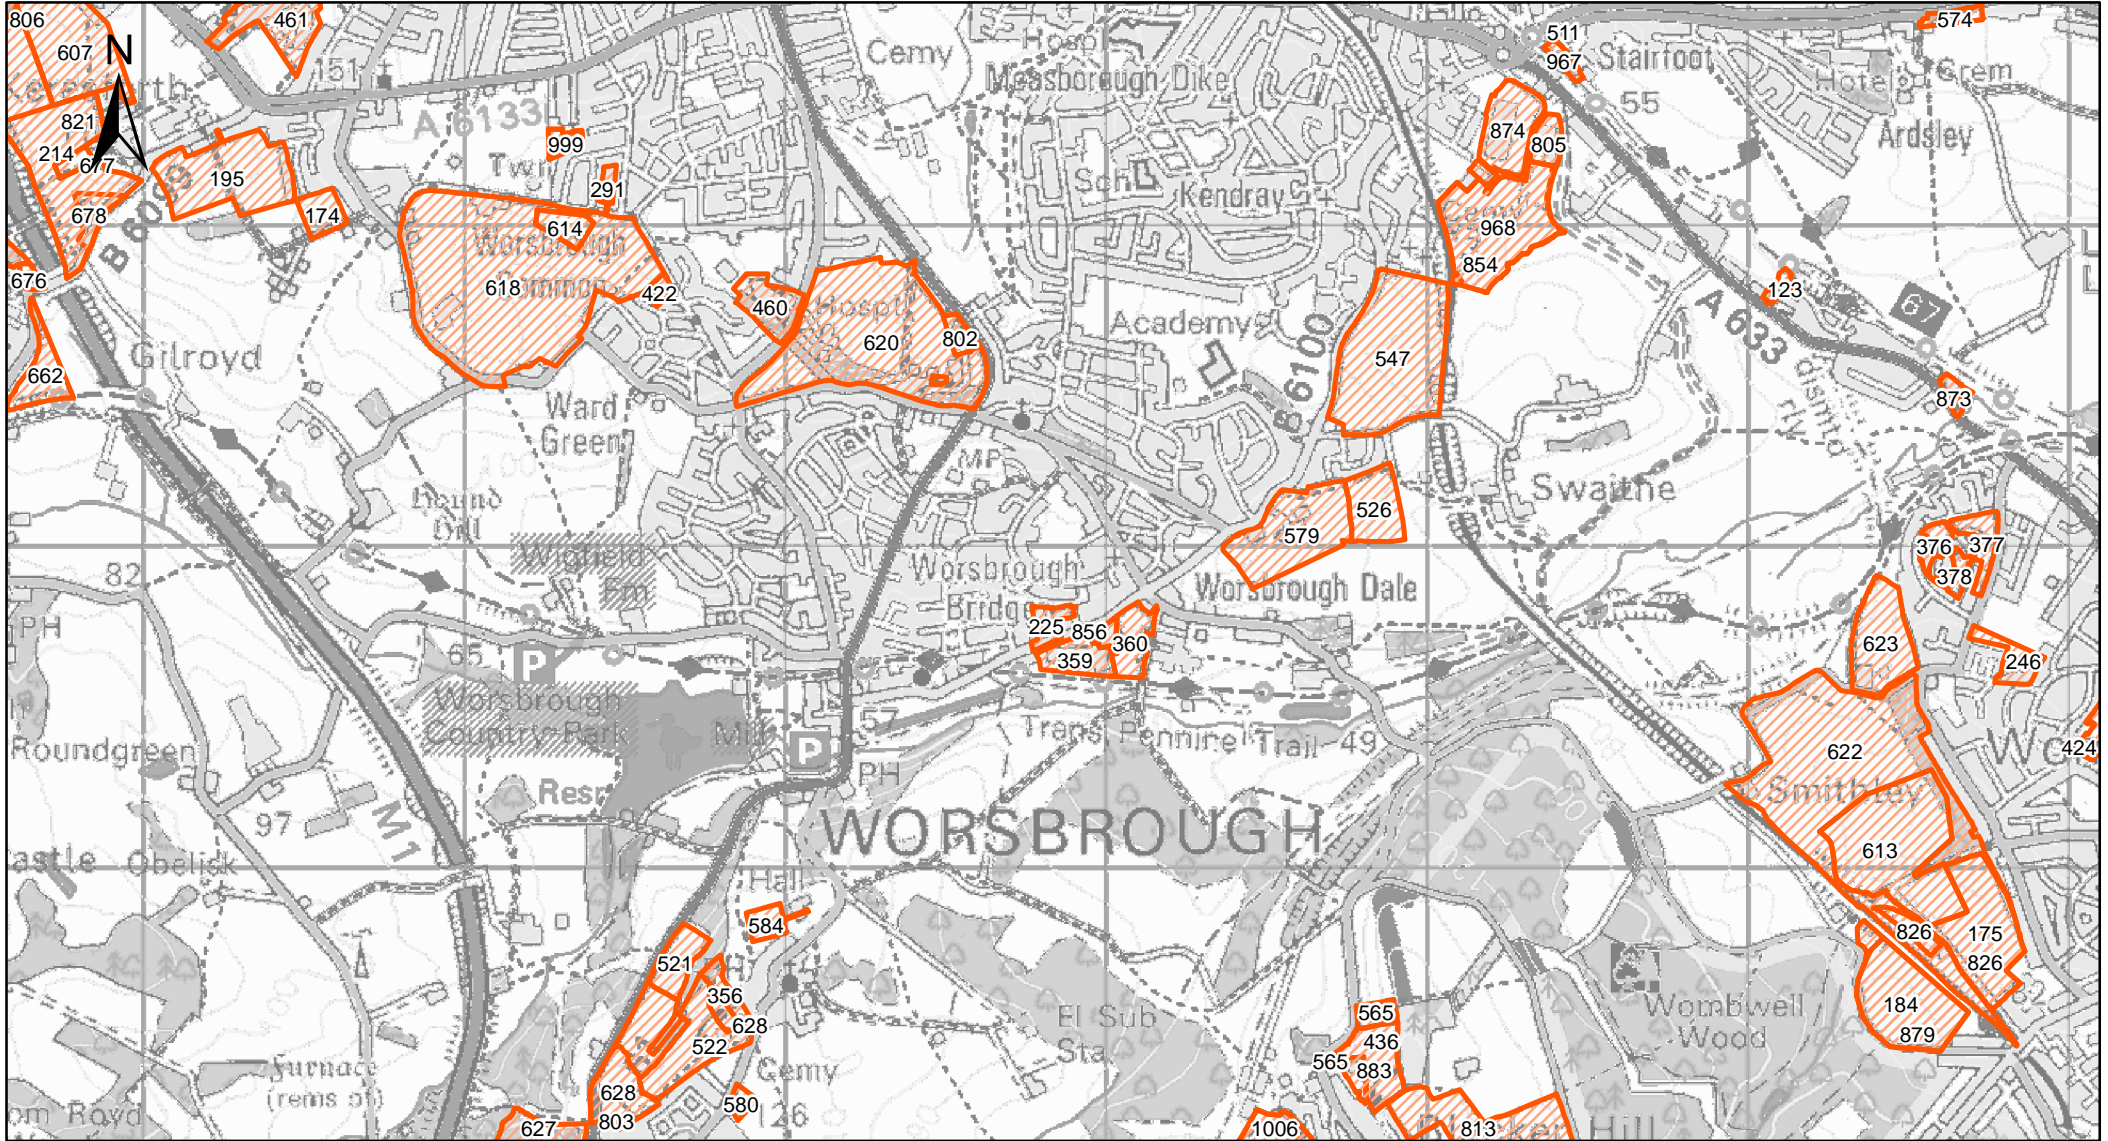

 Previously Submitted SHELAA Sites

Thurgoland

Legend

 Previously Submitted SHELAA Sites

Thurnscoe

Legend

 Previously Submitted SHELAA Sites

400 200 0 400 Meters

Urban Barnsley

Legend

 Previously Submitted SHELAA Sites

Wombwell

Legend

 Previously Submitted SHELAA Sites

Worsbrough

Legend