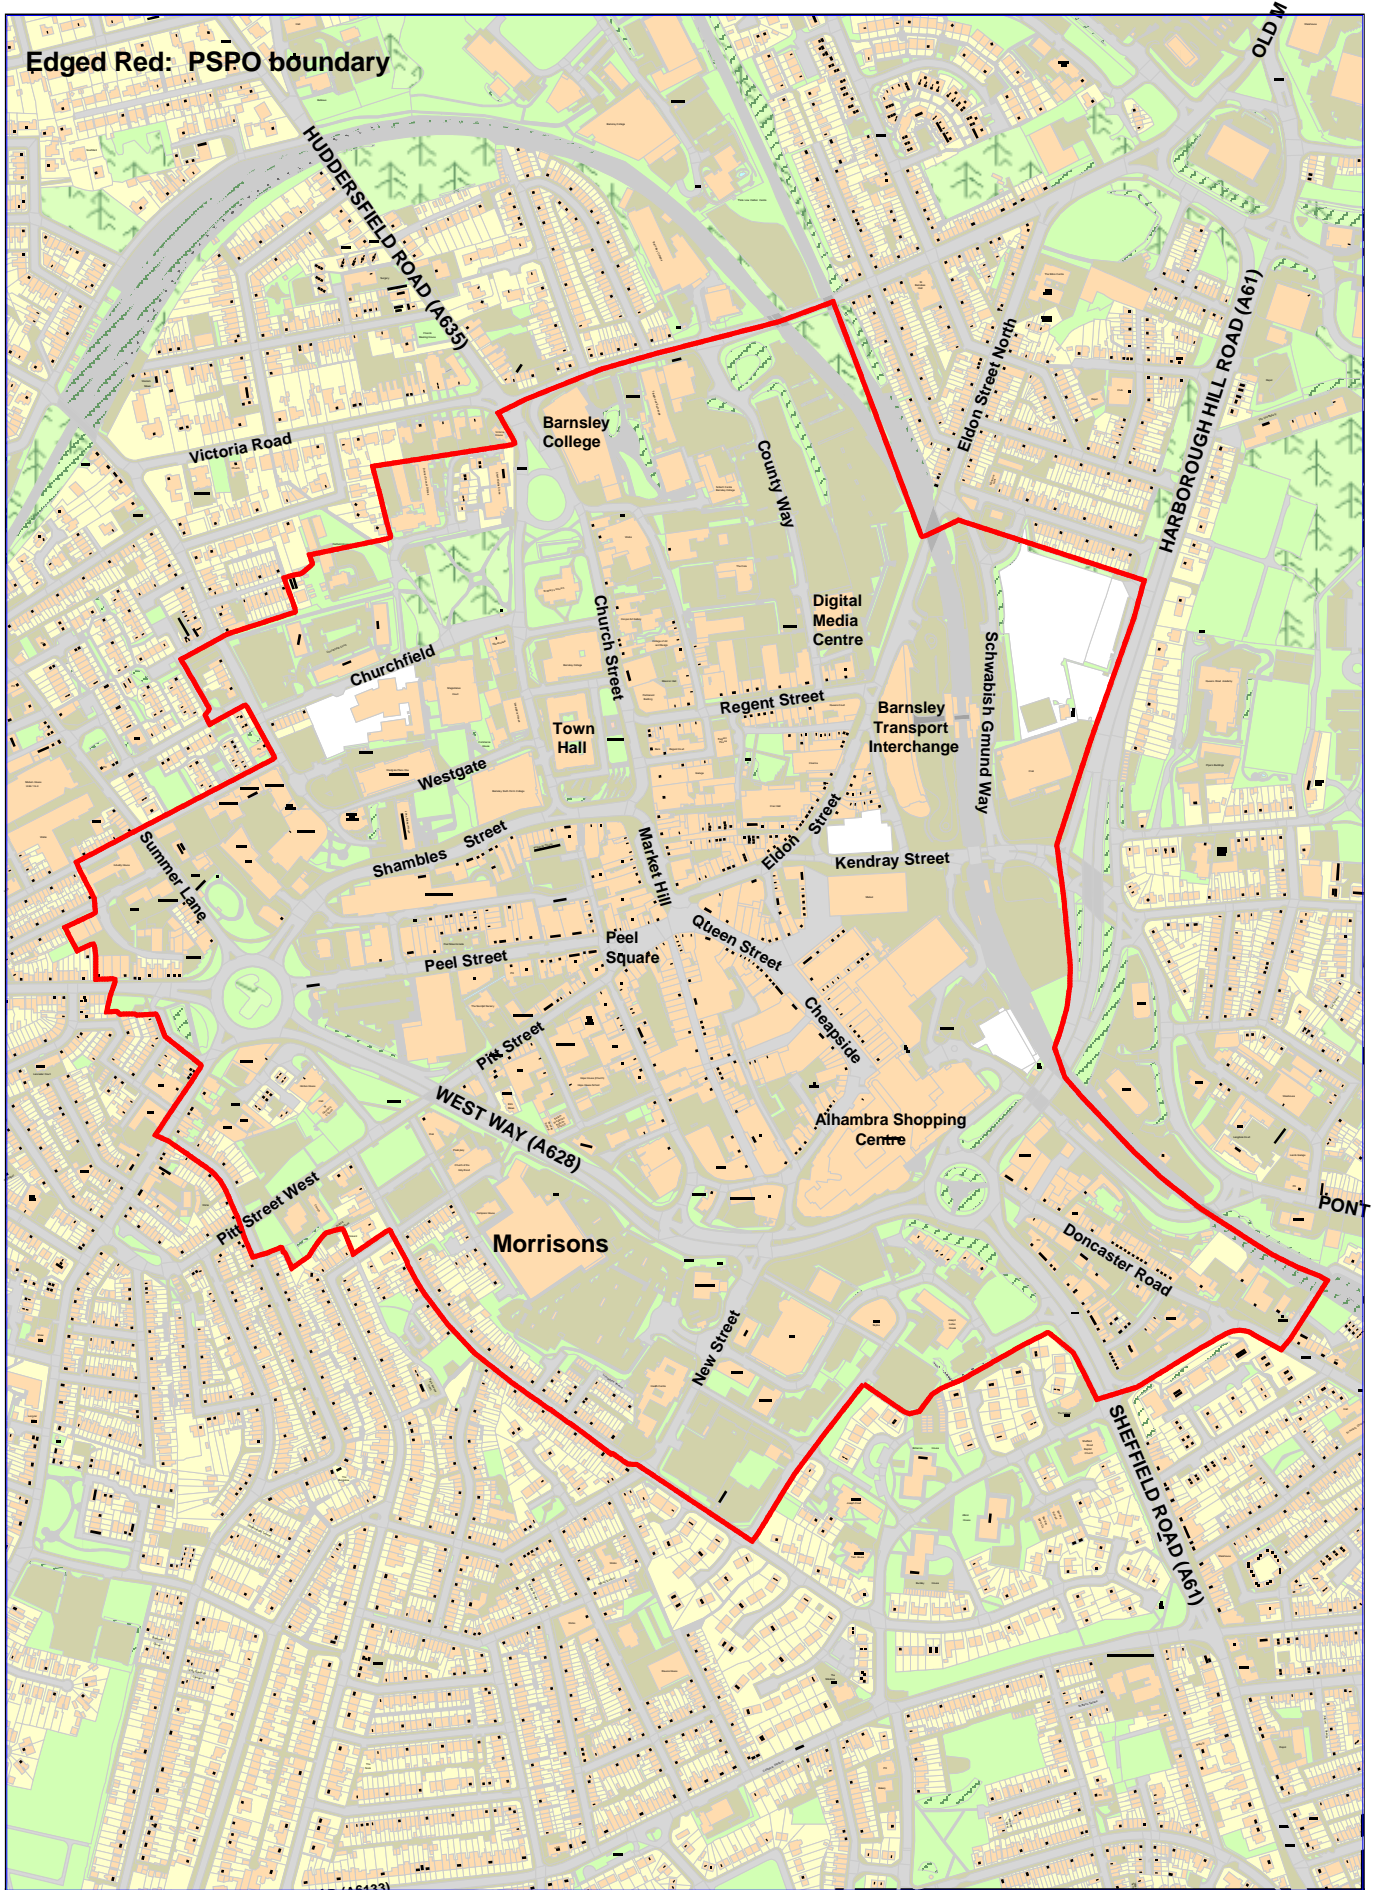

Edged Red: PSPO boundary

Licence number 100022264

Drwg no:	DV157BB
Date:	04/01/2019
Scale 1: 7,000	

Drawing Title :
Town Centre Public Spaces Protection Order

Strategic Property and Procurement/Asset Management
PO Box 634, Barnsley, S70 9GG

e-mail: Assetmanagement@barnsley.gov.uk
website: www.barnsley.gov.uk